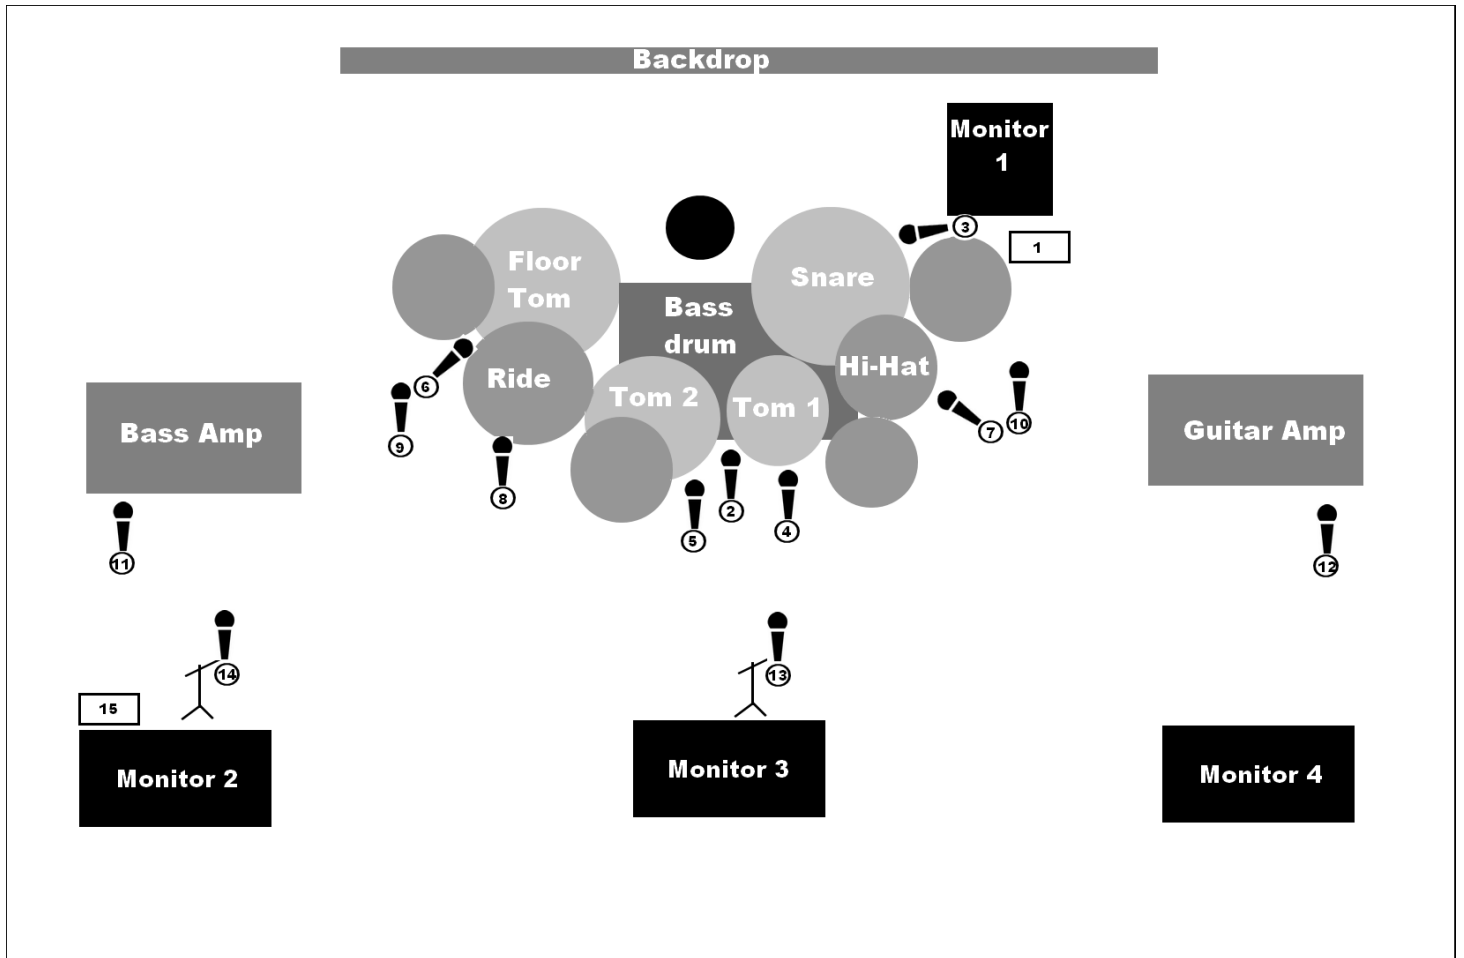

# Stage plan – Calcined

1	Kick	1x DI
2	Kick	1x Sennheiser e601 / Audix D6
3	Snare	1x Shure SM57 / Audix I5
4	Tom 1	1x Sennheiser e604 / Audix D2
5	Tom 2	1x Sennheiser e604 / Audix D2
6	Floor Tom	1x Sennheiser e604 / Audix D2
7	Hi-hat	1x AKG C430 / Audix ADX40
8	Ride	1x AKG C430 / Audix ADX40
9	Overhead	1x AKG C430 / Audix ADX40
10	Overhead	1x AKG C430 / Audix ADX40
11	Bass Amp	1x ElectroVoice RE20
12	Guitar Amp	1x Sennheiser e906 / Shure SM57
13	Main vocal	1x Shure SM58
14	Backing Vocal	1x Shure SM58
15	Sample	2x Di