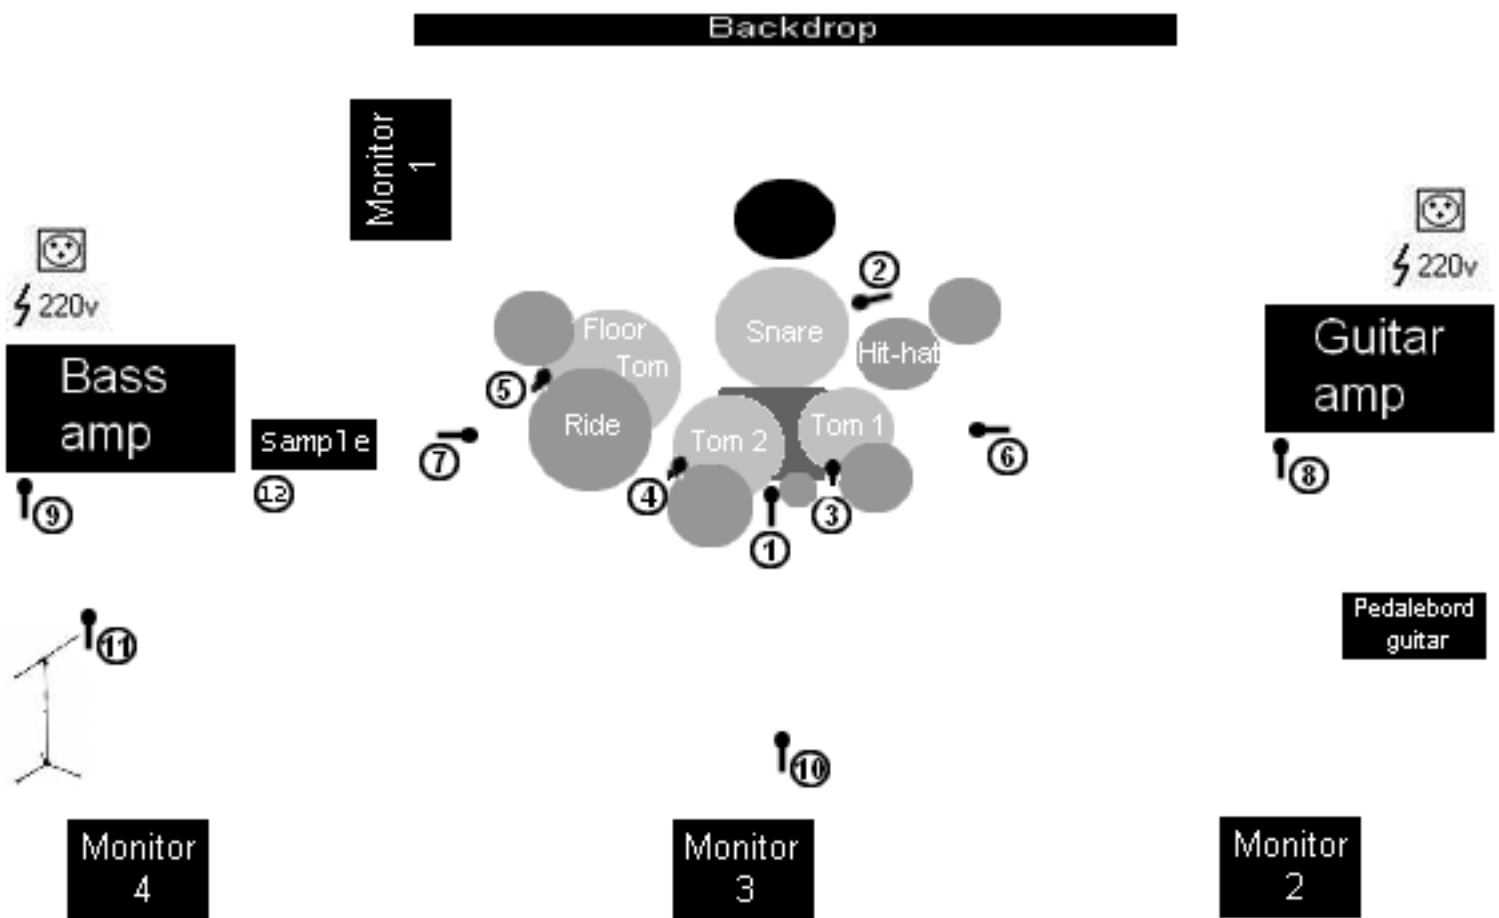

Stage Plan - Calcined

- | | | |
|----|---------------|------------------------------------|
| 1 | Kick | Mic (Sennheiser e601 / Audix D6) |
| 2 | Snare | Mic (Shure SM57 / Audix I5) |
| 3 | Tom 1 | Mic (Sennheiser e604 / Audix D2) |
| 4 | Tom 2 | Mic (Sennheiser e604 / Audix D2) |
| 5 | Floor Tom | Mic (Sennheiser e604 / Audix D2) |
| 6 | Overhead 1 | Mic (AKG C430 / Audix ADX40) |
| 7 | Overhead 2 | Mic (AKG C430 / Audix ADX40) |
| 8 | Guitare | Mic (Sennheiser e906 / Shure SM57) |
| 9 | Bass | Mic (EV RE20) |
| 10 | Main Vocal | Mic (Shure SM58) |
| 11 | Backing vocal | Mic (Shure SM58) |
| 12 | Sample | 2x DI |